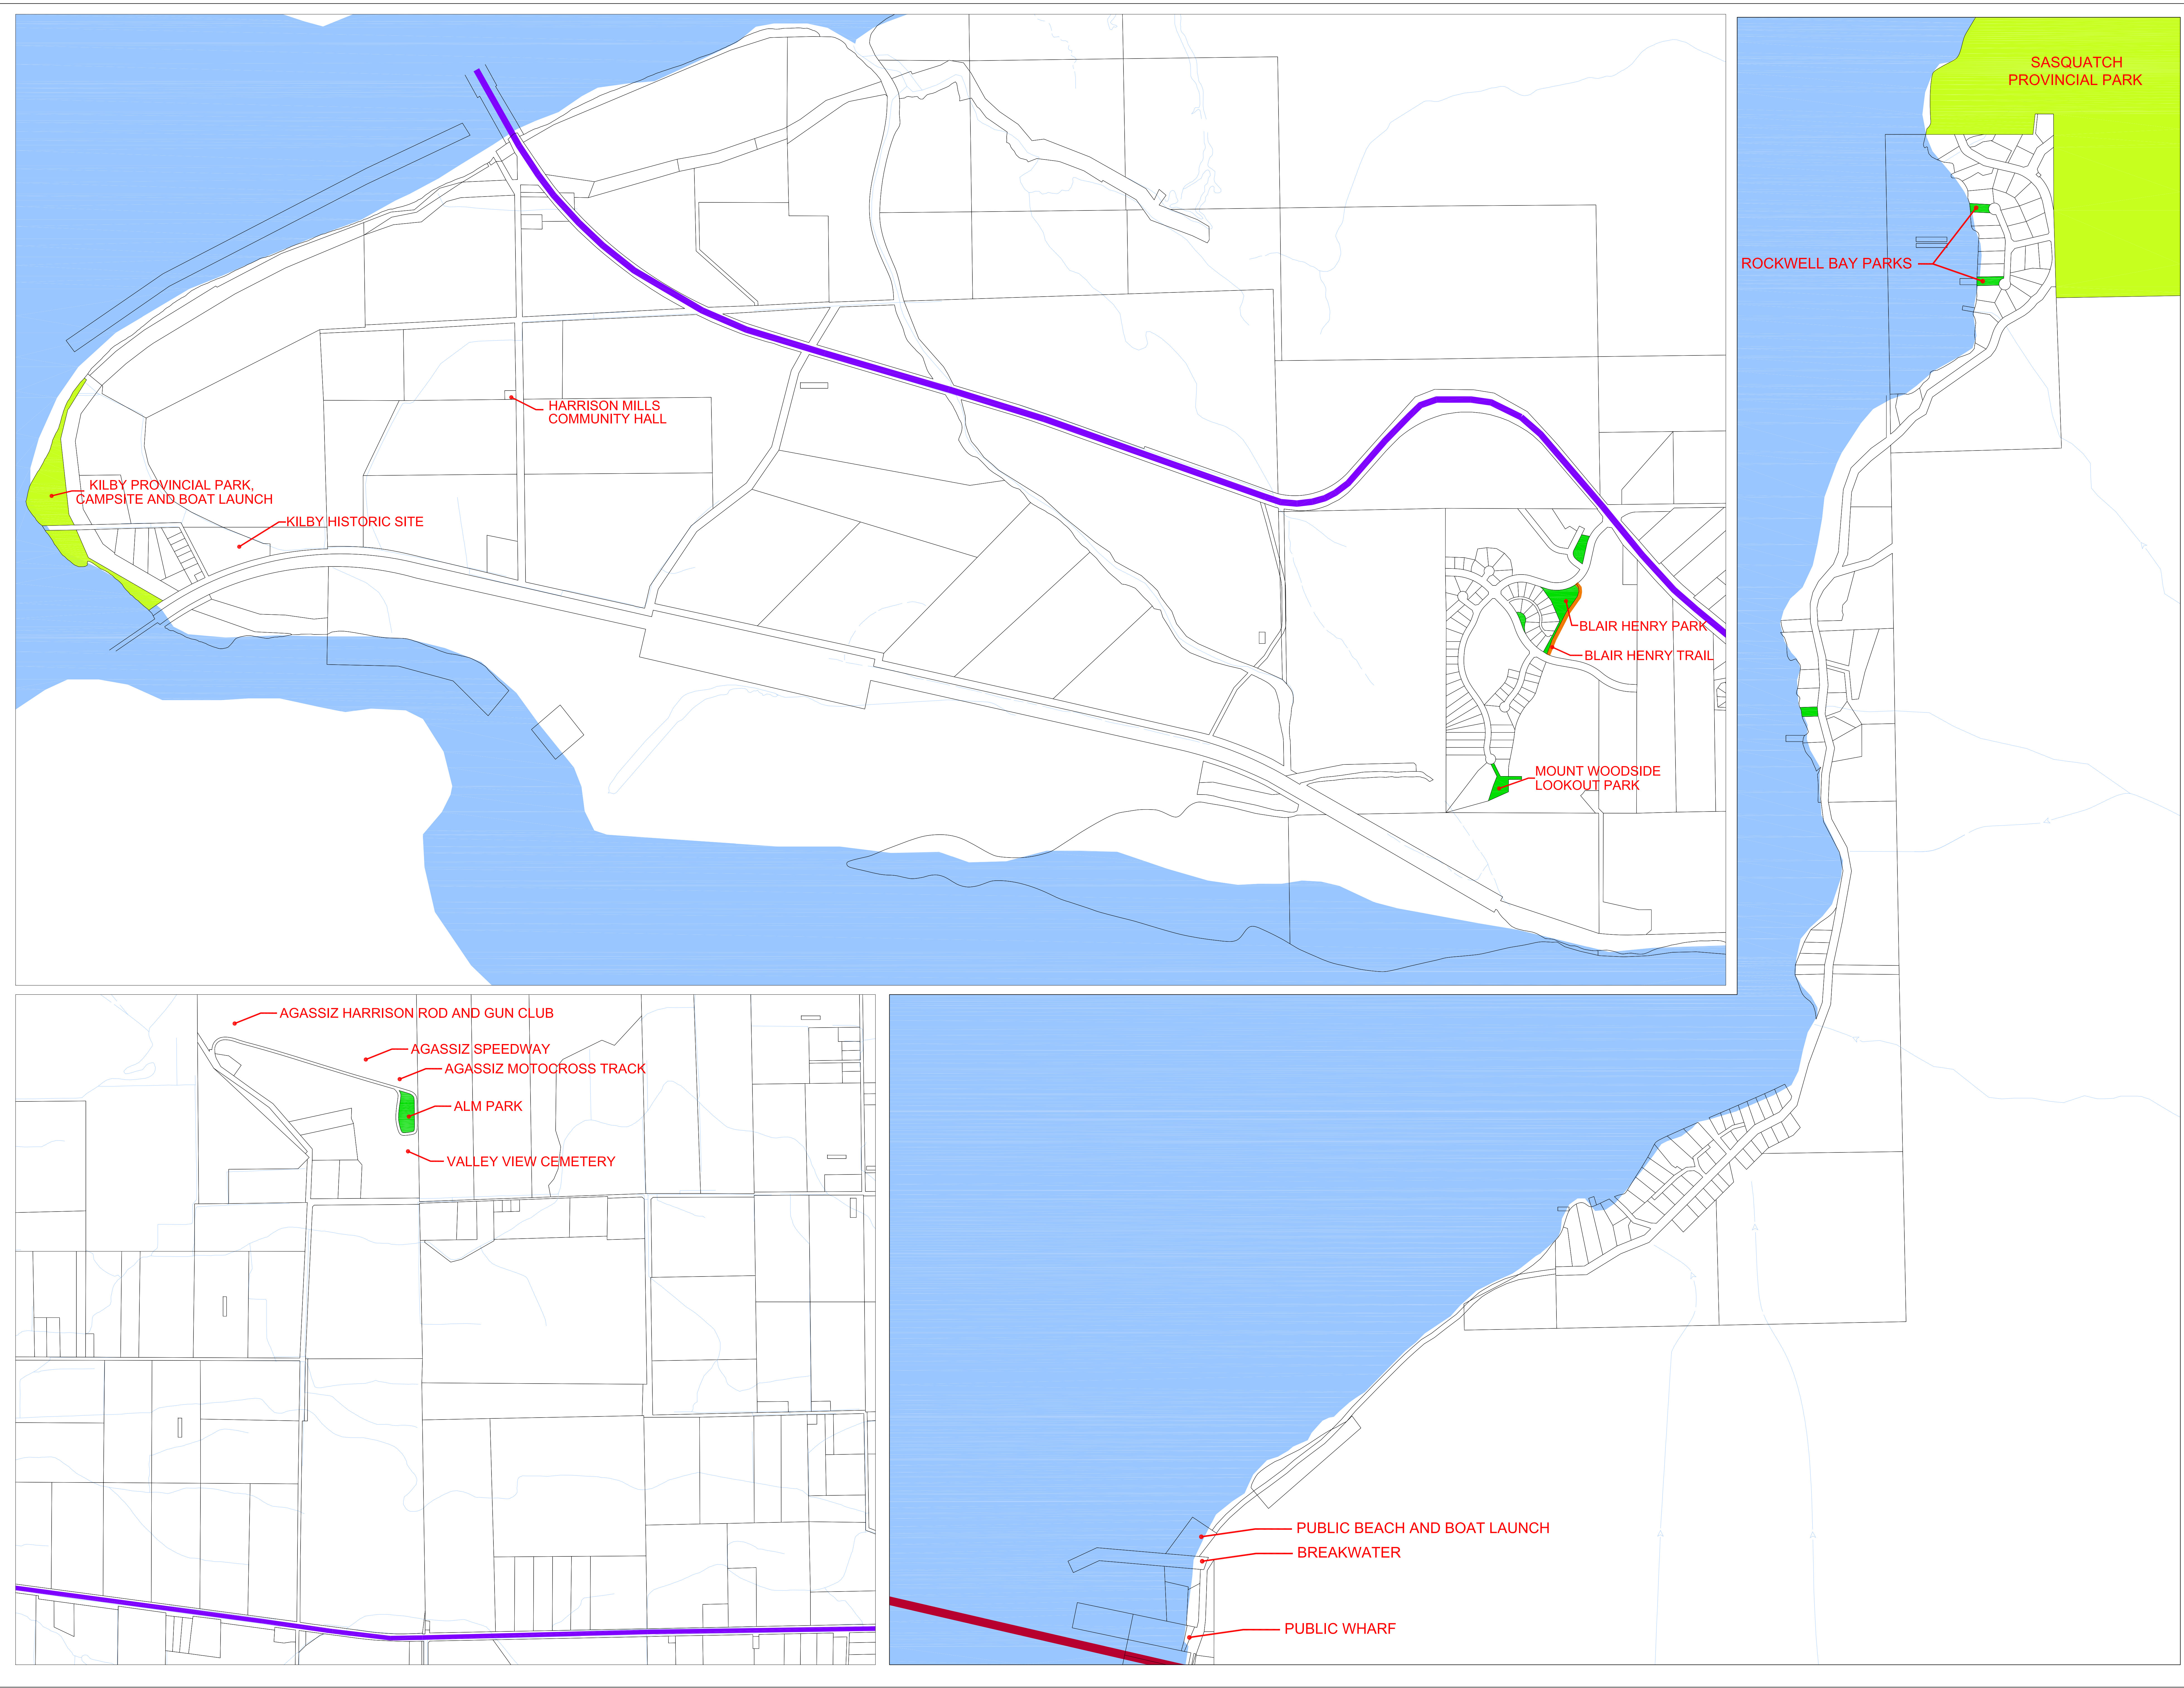

DISTRICT OF KENT
 OFFICIAL COMMUNITY PLAN
 EXISTING PARKS, TRAILS
 RECREATION & PUBLIC USE
 OUTSIDE OF THE AGASSIZ
 TOWNSITE

- LEGEND:
- PARK
 - PROVINCIAL PARK
 - TRAIL
 - PROVINCIAL HIGHWAY
 - LOT LINES
 - RIVER, CREEKS, DITCHES

OFFICIAL COMMUNITY PLAN
 AMENDMENTS:
 None

		7170 CHEAM AVENUE P.O. BOX 70 AGASSIZ, BC CANADA V0M 1A0 PHONE: (604)796-2235 FAX: (604)796-9854 WEBSITE: www.district.kent.bc.ca	
DATE:	APR/28/2014	SCALE:	AS SHOWN
DRAWN BY:	H.L.	CHECKED BY:	D.K.
		DRAWING NUMBER:	
		Map 5	