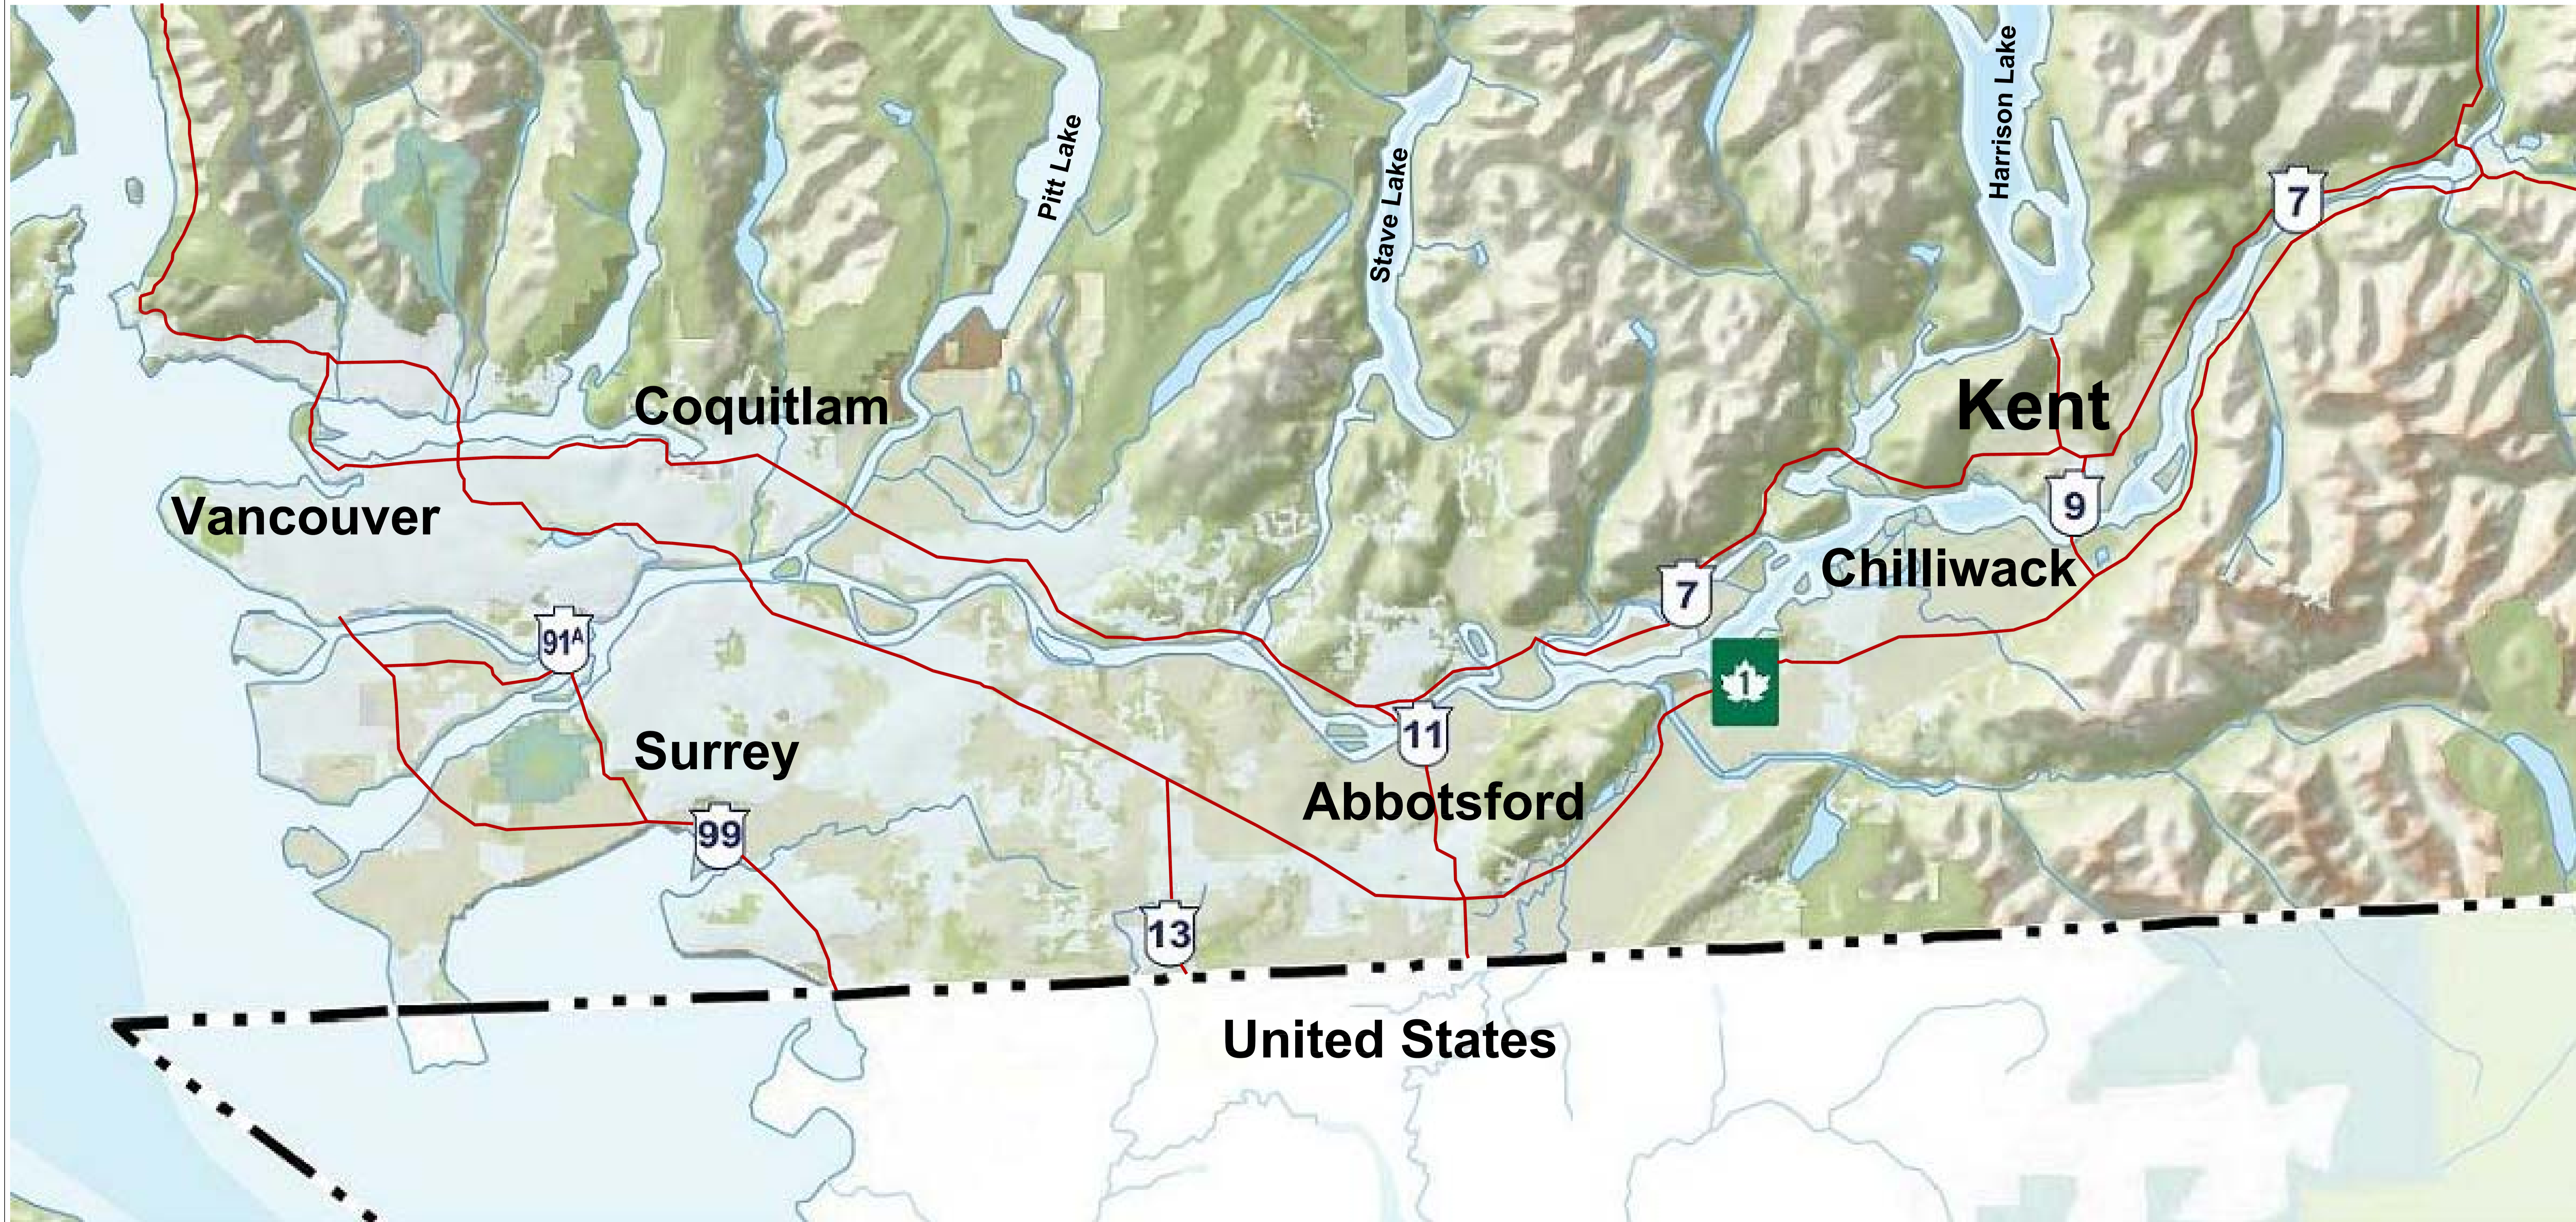

REGIONAL CONTEXT

LEGEND:

— MAJOR HIGHWAYS

Source: BC Wall Map, Province of British Columbia, 2011

OFFICIAL COMMUNITY PLAN
AMENDMENTS:
None

 7170 CHEAM AVENUE
P.O. BOX 70
AGASSIZ, BC CANADA V0M 1A0
PHONE: (604)796-2235
FAX: (604)796-9854
WEBSITE: www.district.kent.bc.ca

| | |
|----------------------|---------------------|
| DATE: APR/28/2014 | SCALE: AS SHOWN |
| DRAWN BY: H.L. | CHECKED BY: D.K. |

| | |
|---|--------------------------|
|  | DRAWING NUMBER: Map 1 |
|---|--------------------------|